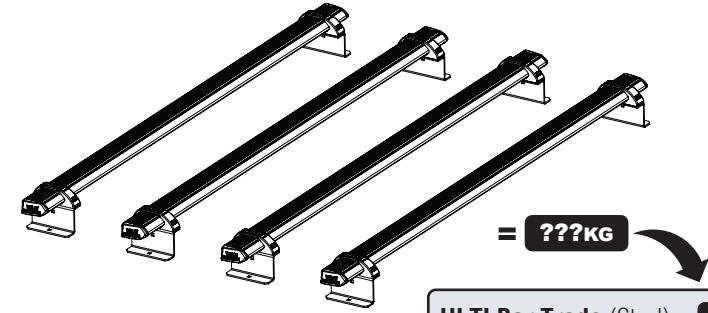

348-4-L1

Vehicle:
Ford Transit Custom 2023 on
Wheel Base: L1
Roof Height: H1
Rear Doors: Twin

ULTI Bar Trade (Steel) =	16KG
ULTI Bar+ (Aluminium) =	10.4KG