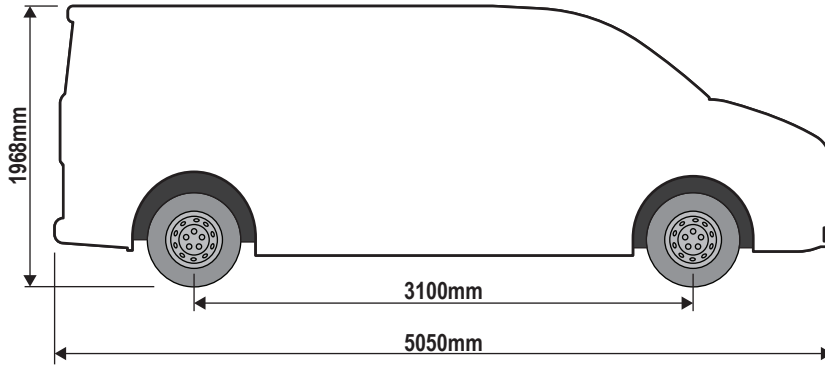

Van Guard Accessories Ltd
 Fair Oak Close, Exeter Airport Business Park,
 Exeter, Devon, EX5 2UL
www.van-guard.co.uk

348-4-L1

Vehicle:
 Ford Transit Custom 2023 on
Wheel Base: L1
Roof Height: H1
Rear Doors: Twin