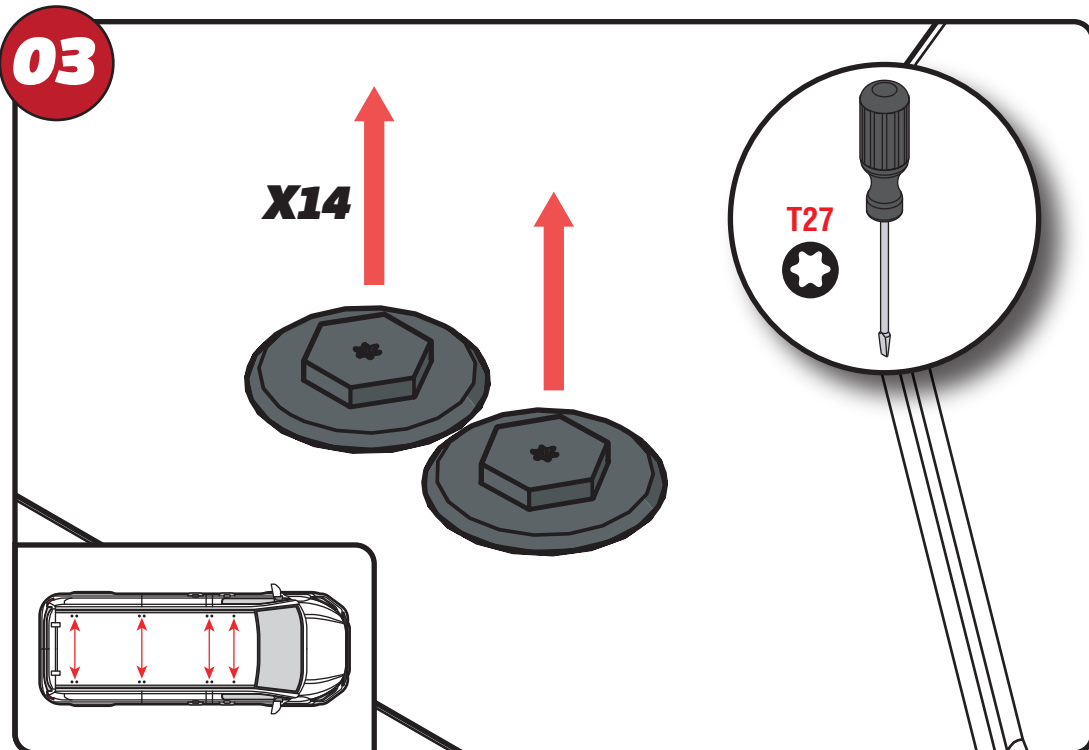

EN - STICK GASKETS TO ALL BRACKETS
DE - KLEBEN SIE DIE DICHTUNG AN ALLEN HALTERUNGEN
FR - COUSSINETS ADHÉSIFS À TOUS LES SUPPORTS
NL - PLAK PAKKING OP ALLE BEUGELS
ES - PEGA LAS ALMOHADILLAS A TODOS LOS SOPORTES
IT - ADESIVI GUARNIZIONI A TUTTE LE STAFFE

SV - FÄST GUMMI PÅ ALLA FÄSTEN
DA - KLÆB GUMMI PÅ ALLE BESLAG
NO - PLIST GUMMI PÅ ALLE BRAKKETTER
PL - NAKLEJ USZCZELKI DO WSZYSTKICH WSPORNIKÓW
CS - PŘILEPTE TĚSNĚNÍ NA VŠECHNY DRŽÁKY

03