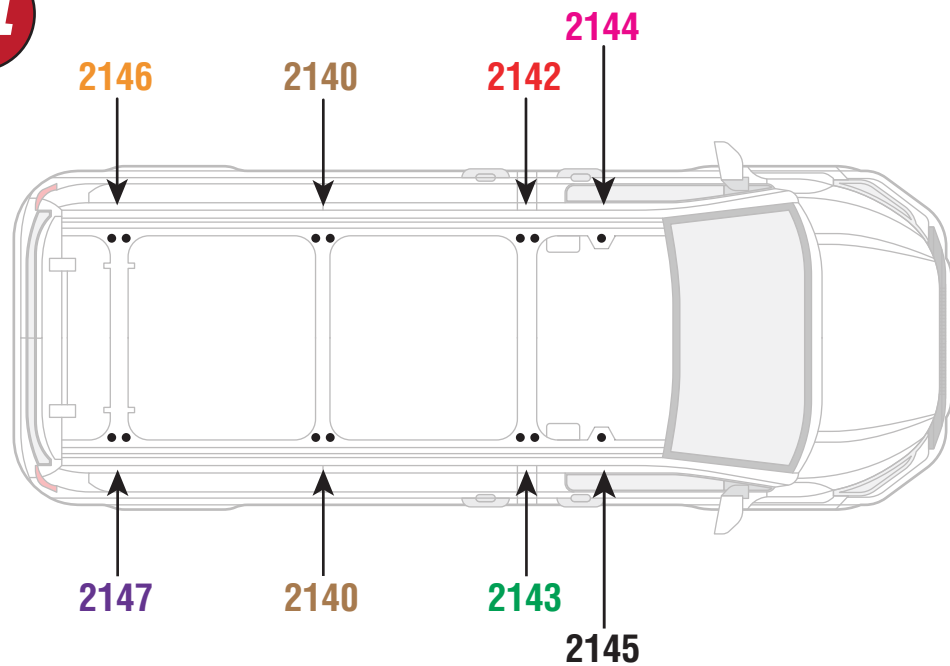

01

02

EN - STICK GASKETS TO ALL BRACKETS
DE - KLEBEN SIE DIE DICHTUNG AN ALLEN HALTERUNGEN
FR - COUSSINETS ADHÉSIFS À TOUS LES SUPPORTS
NL - PLAK PAKKING OP ALLE BEUGELS
ES - PEGA LAS ALMOHADILLAS A TODOS LOS SOPORTES
IT - ADESIVI GUARNIZIONI A TUTTE LE STAFFE

SV - FÄST GUMMI PÅ ALLA FÄSTEN
DA - KLÆB GUMMI PÅ ALLE BESLAG
NO - PLIST GUMMI PÅ ALLE BRAKKETTER
PL - NAKLEJ USZCZELKI DO WSZYSTKICH WSPORNIKÓW
CS - PŘILEPTE TĚSNĚNÍ NA VŠECHNY DRŽÁKY

03