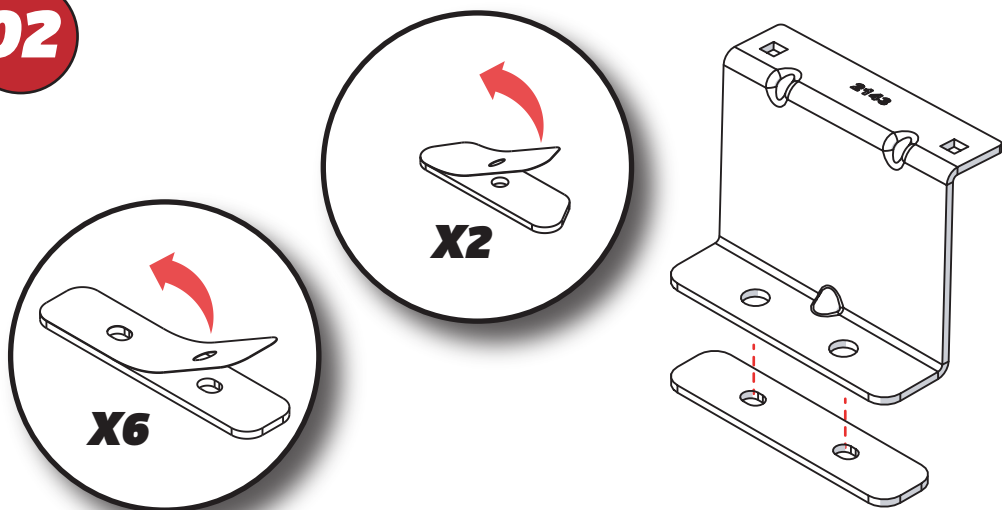

01

02

EN - STICK GASKETS TO ALL BRACKETS
DE - KLEBEN SIE DIE DICHTUNG AN ALLEN HALTERUNGEN
FR - COUSSINETS ADHÉSIFS À TOUS LES SUPPORTS
NL - PLAK PAKKING OP ALLE BEUGELS
ES - PEGA LAS ALMOHADILLAS A TODOS LOS SOPORTES
IT - ADESIVI GUARNIZIONI A TUTTE LE STAFFE

SV - FÄST GUMMI PÅ ALLA FÄSTEN
DA - KLÆB GUMMI PÅ ALLE BESLAG
NO - PLIST GUMMI PÅ ALLE BRAKKETTER
PL - NAKLEJ USZCZELKI DO WSZYSTKICH WSPORNIKÓW
CS - PŘILEPTE TĚSNĚNÍ NA VŠECHNY DRŽÁKY

03